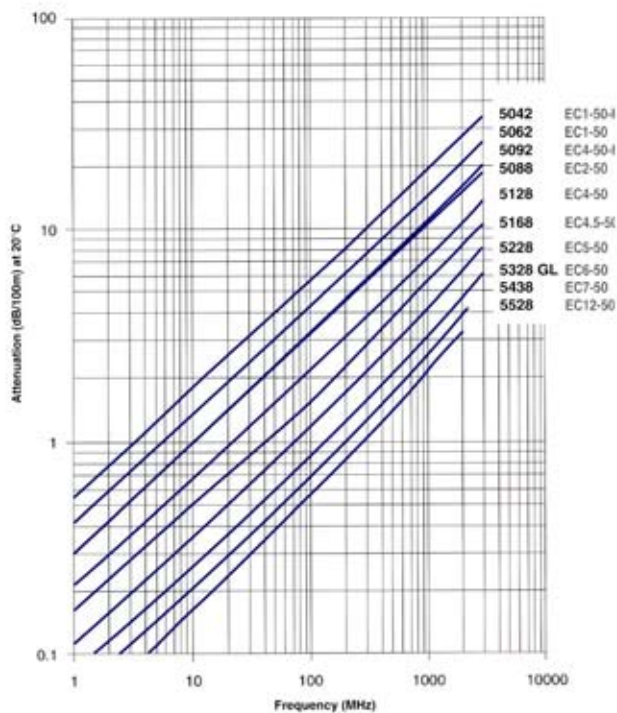

CÂBLE COAXIAL

Size	2 1/4"	1 5/8"	1 1/4"	7/8"
				
Cable Type	5528	5438	5328 GL	5228
Size	5/8"	1/2"	3/8"	1/4"
				
	5168	5128	5088	5062

NOMINAL ATTENUATION at 20°C [dB/100m]

POWER RATING [KW]